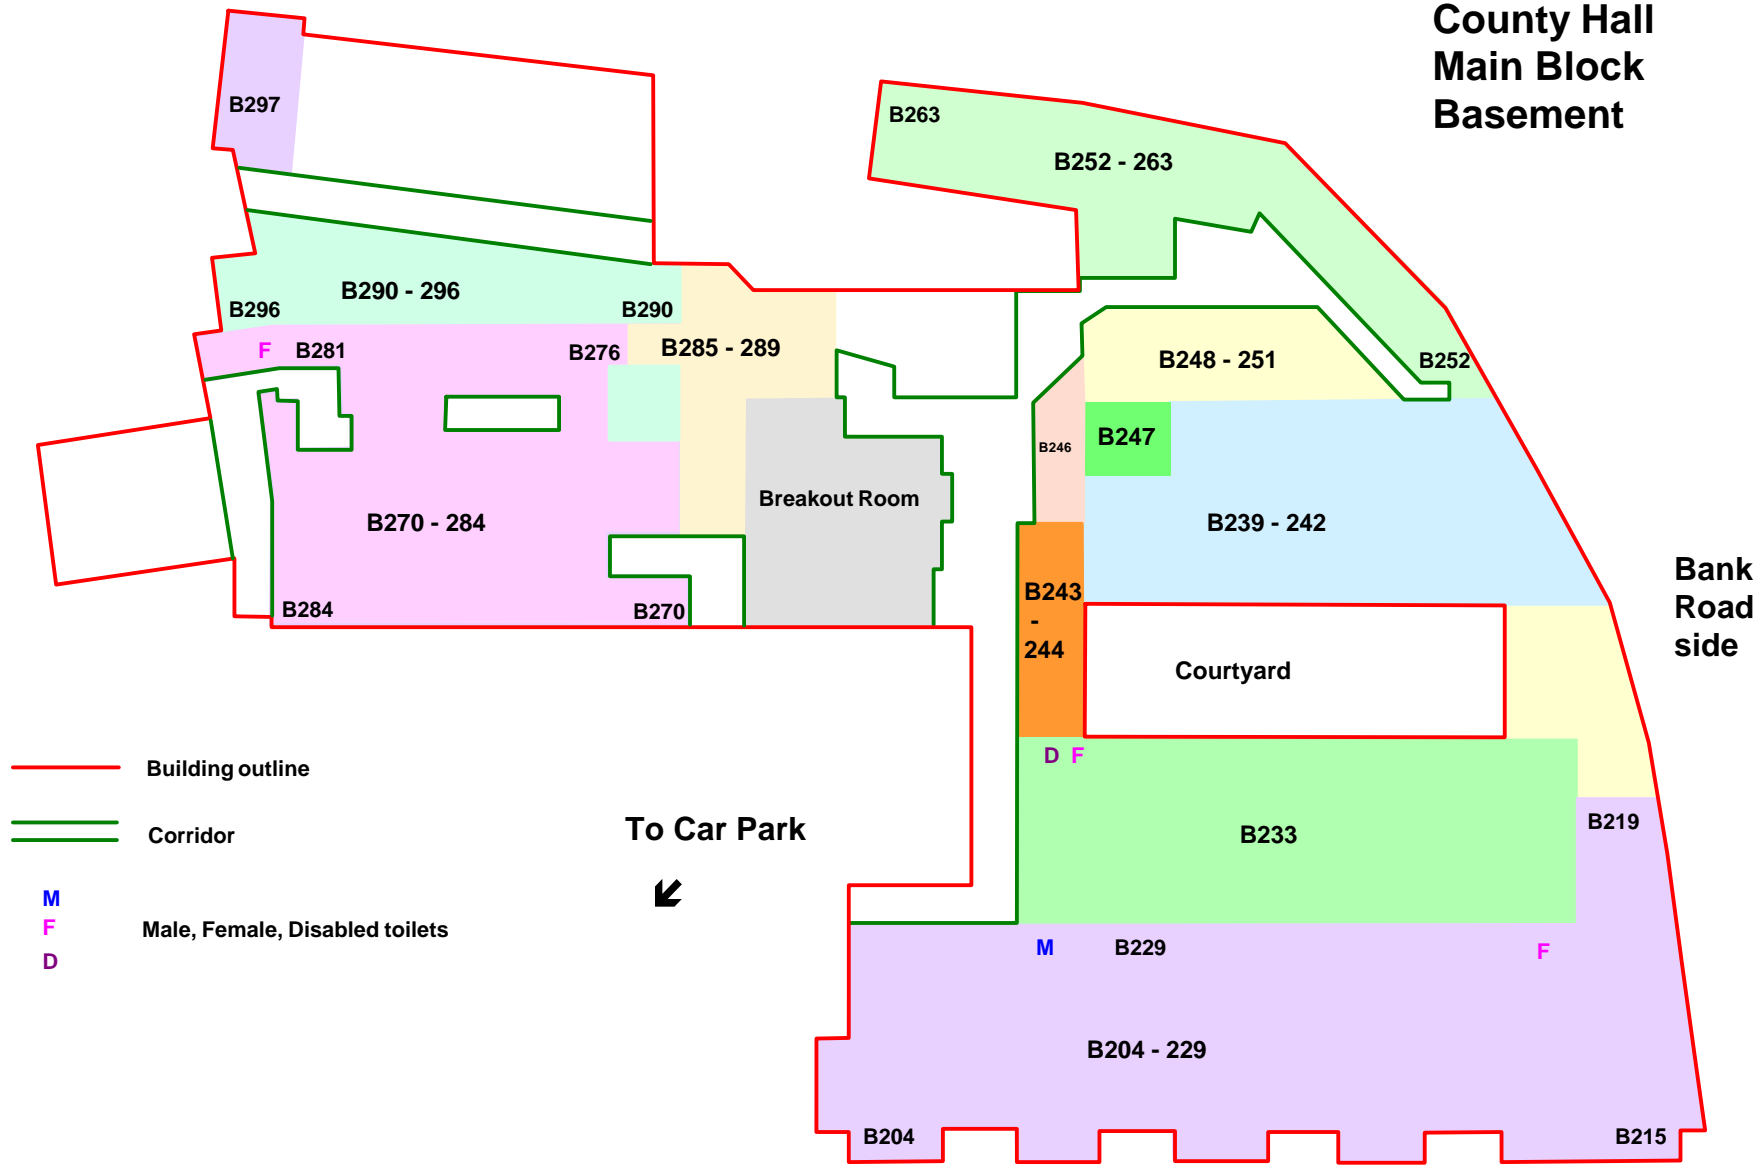

County Hall Main Block Basement

- Building outline
- Corridor
- M
F
D Male, Female, Disabled toilets