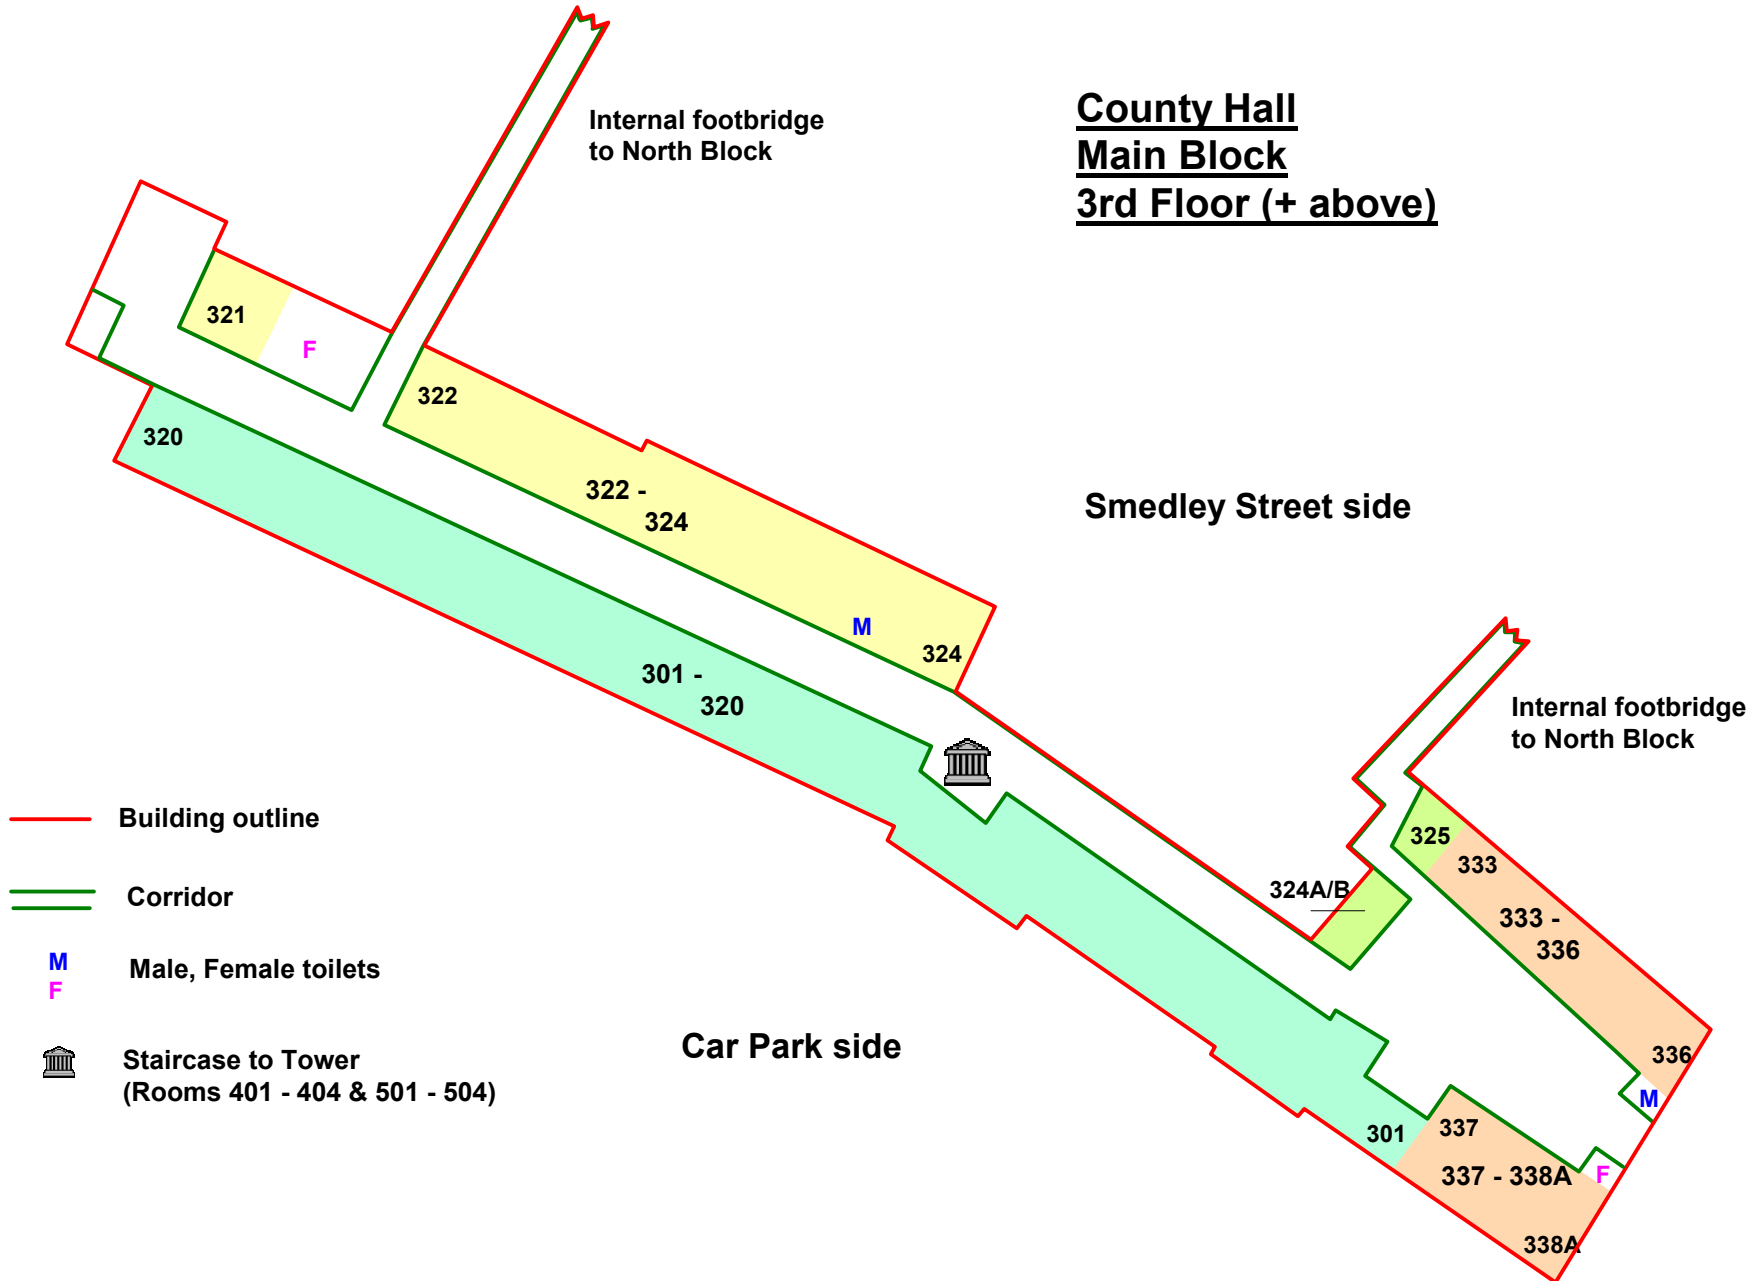

County Hall
Main Block
3rd Floor (+ above)

— Building outline

— Corridor

M
F Male, Female toilets

Staircase to Tower
(Rooms 401 - 404 & 501 - 504)