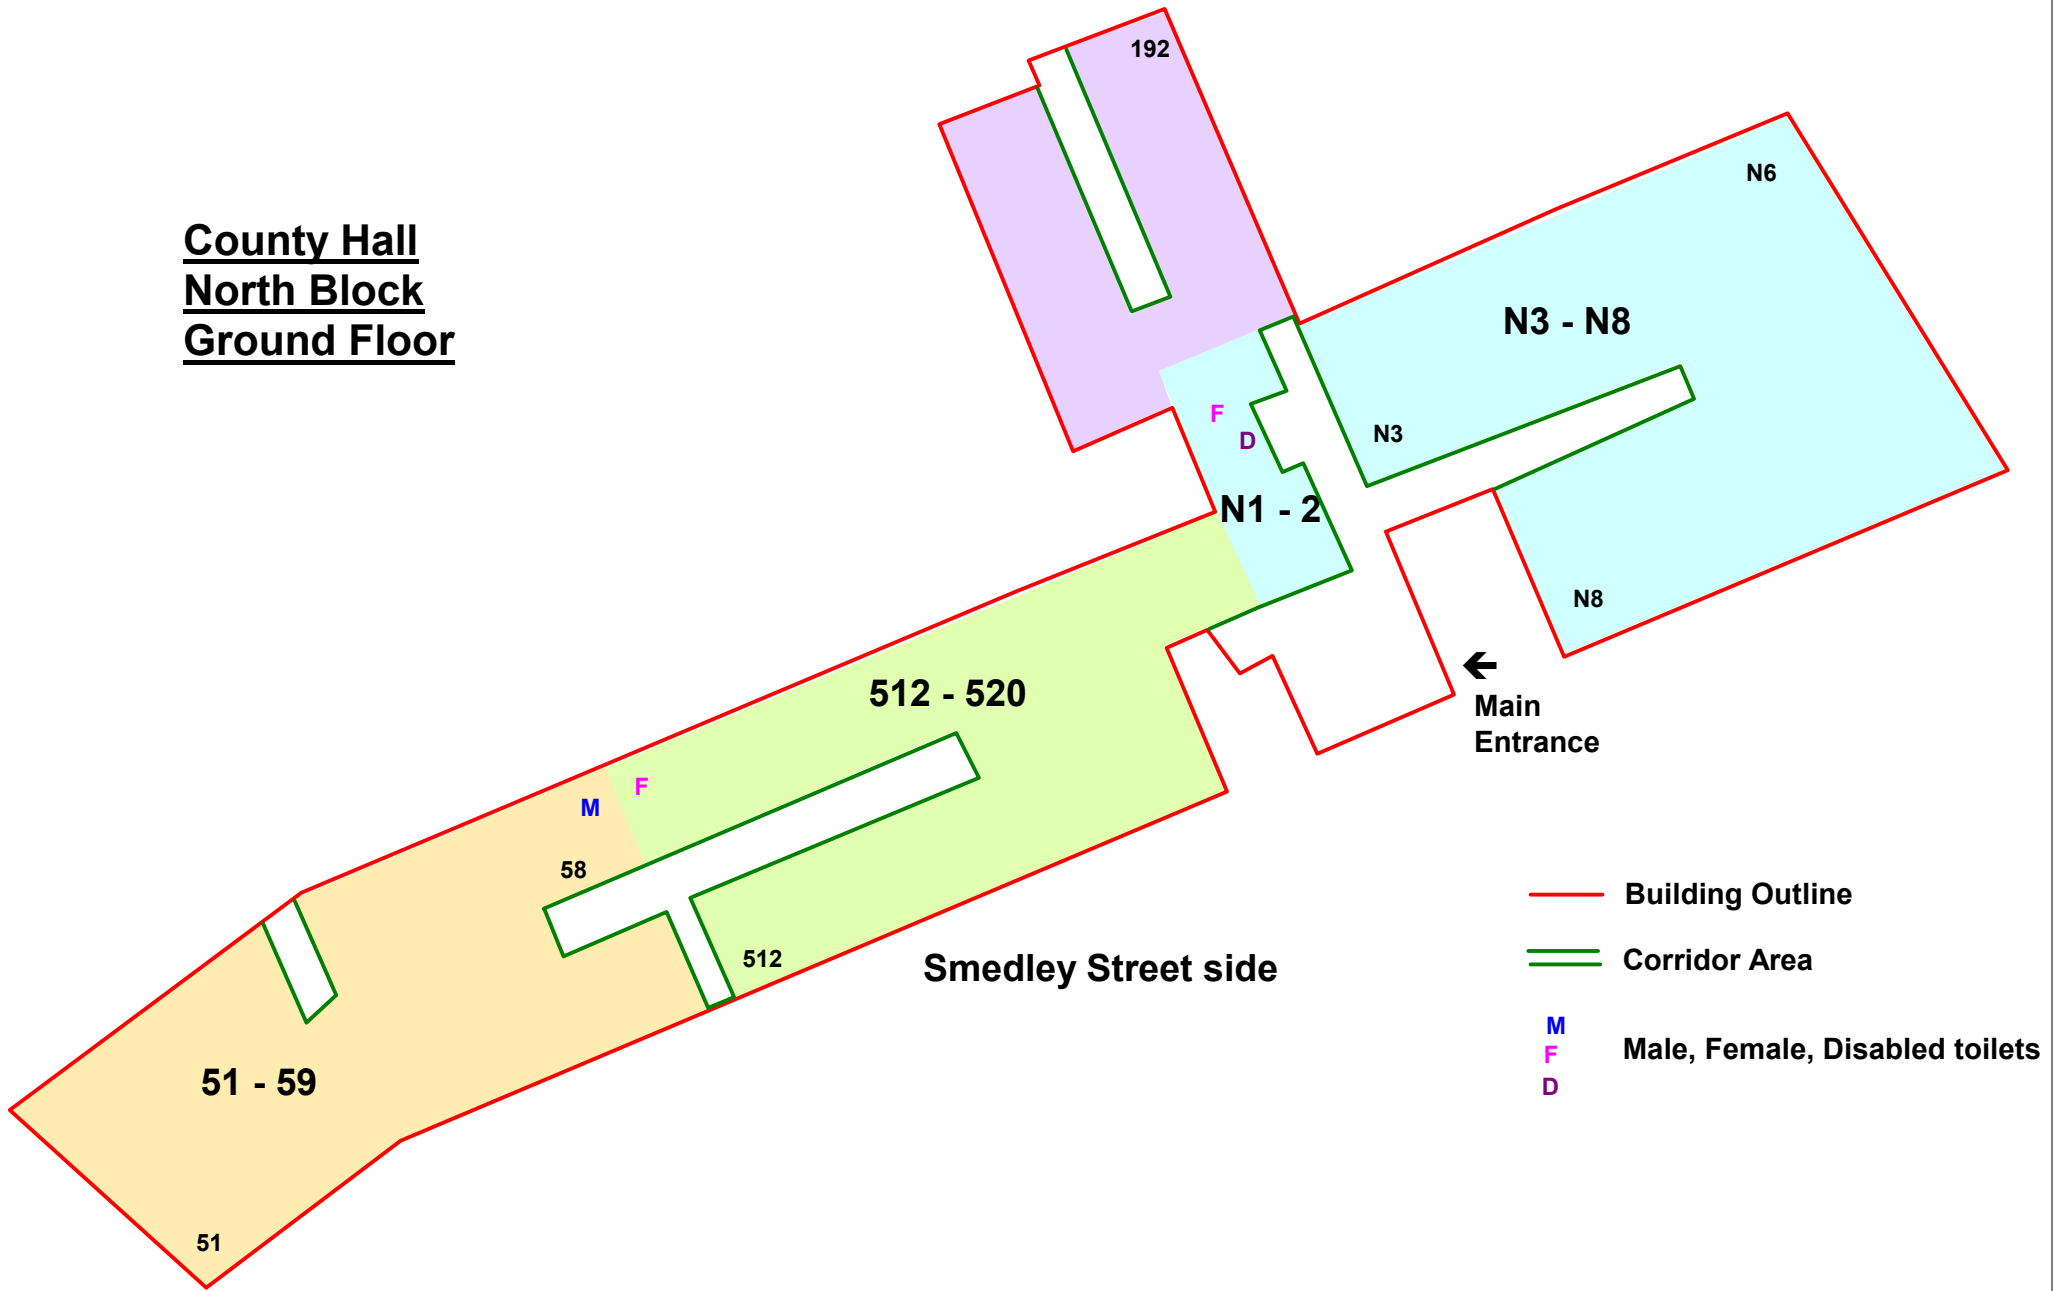

County Hall
North Block
Ground Floor

- Building Outline
- Corridor Area
- M
F
D Male, Female, Disabled toilets